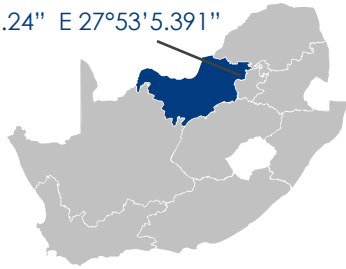

FACT SHEET

LOCATION

S 25°50'16.24" E 27°53'5.391"

Pelindaba Road (R512)
Broederstroom,
Hartbeespoort,
North West

The Venue Country Hotel & Spa is located along the popular Magaliesberg R512 route (Pelindaba Road) between Johannesburg and Hartbeespoort Dam. Just 12 km past Lanseria International Airport, the hotel offers guests gorgeous views of the Magaliesberg mountain range, well equipped facilities and easy access to Johannesburg, Hartbeespoort as well as the many internationally renowned attractions the area has to offer.